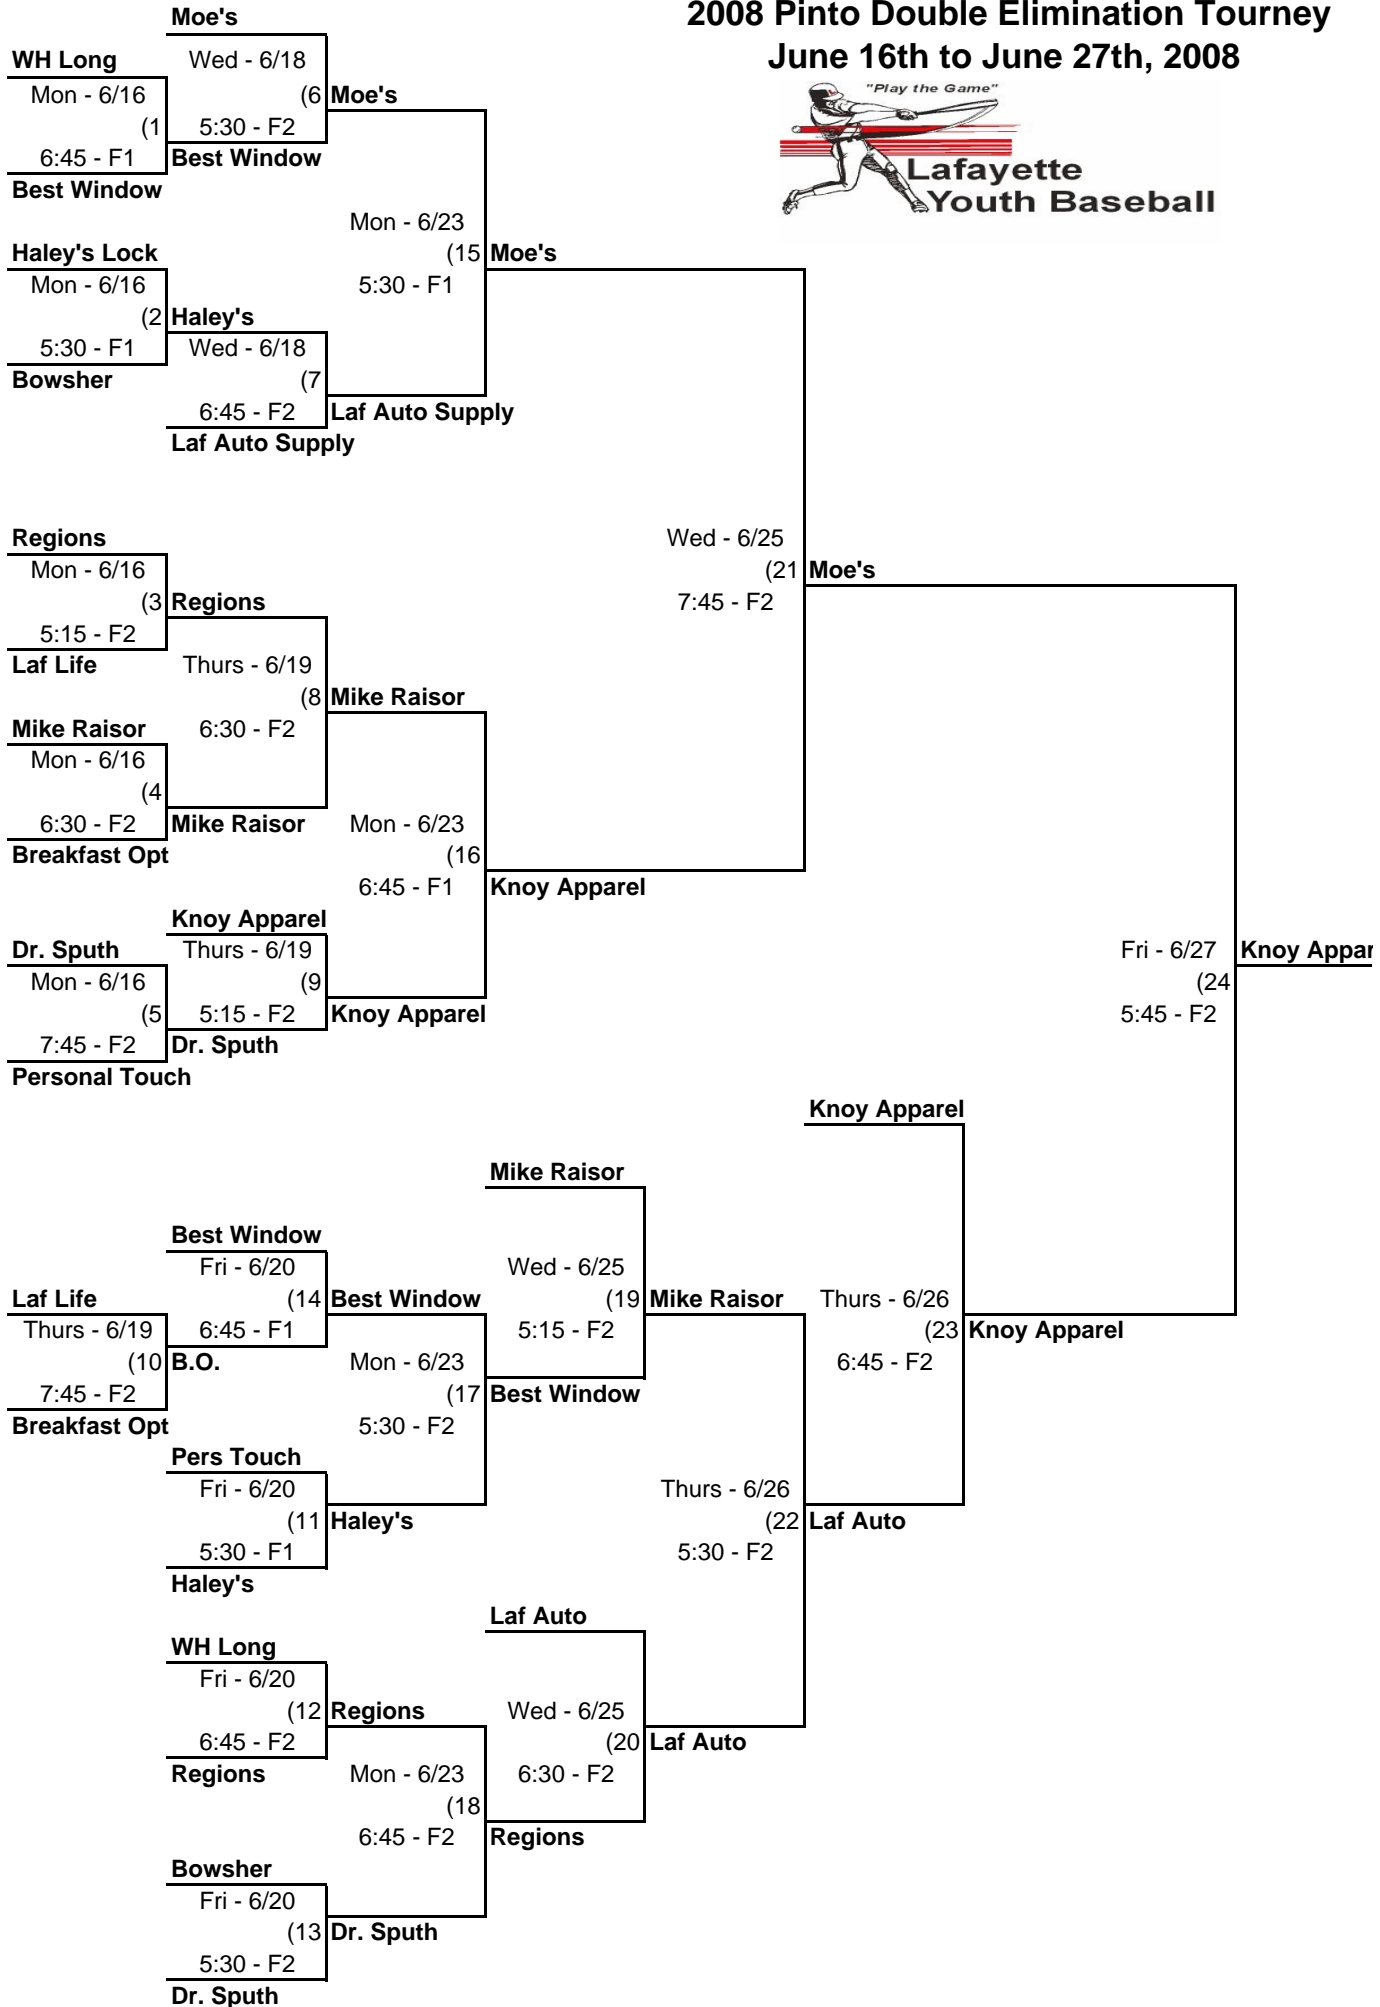

# 2008 Pinto Double Elimination Tourney

June 16th to June 27th, 2008

**Lafayette  
Youth Baseball**

rel